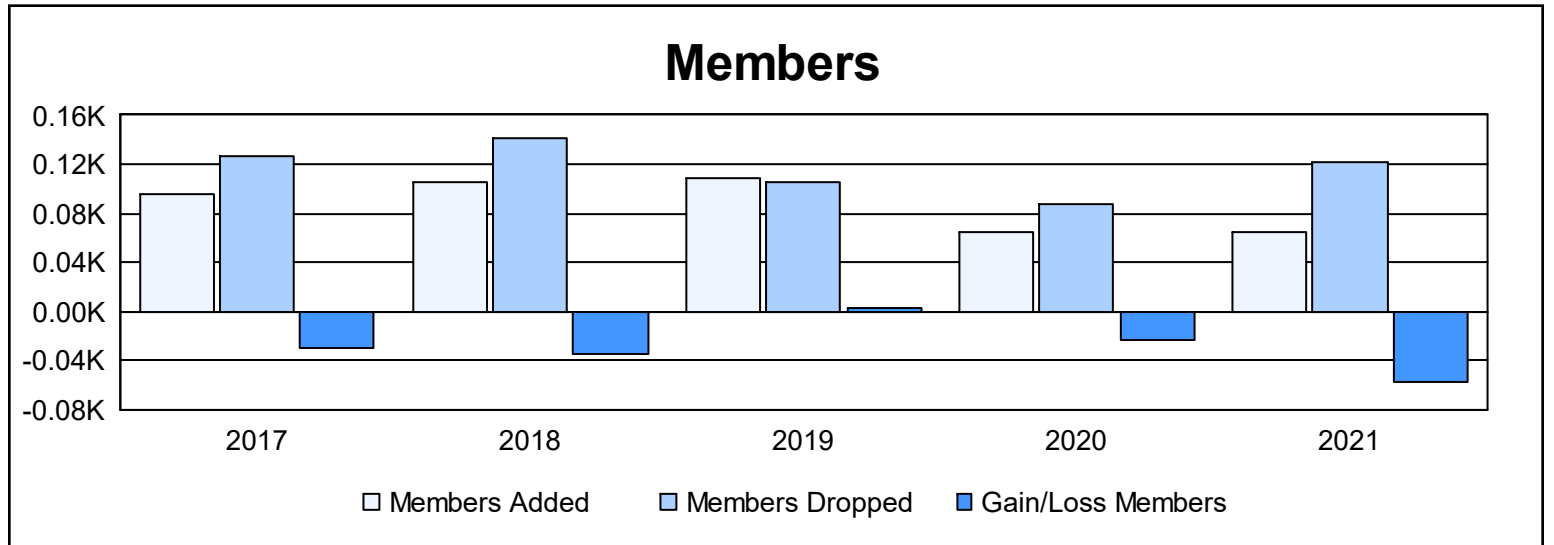

Year	New Clubs	Dropped Clubs	Gain/ Loss Clubs	New Members	Charter Members	Reinstate Members	Transfer Members	Total Member Added	Total Members Dropped	Gain/ Loss Members
2016-2017	0	0	0	87	0	3	6	96	126	-30
2017-2018	0	1	-1	88	2	2	14	106	141	-35
2018-2019	0	1	-1	92	1	5	11	109	106	3
2019-2020	0	0	0	57	0	2	5	64	87	-23
2020-2021	0	1	-1	58	1	2	3	64	122	-58
<b>Average</b>	<b>0</b>	<b>1</b>	<b>-1</b>	<b>76</b>	<b>1</b>	<b>3</b>	<b>8</b>	<b>88</b>	<b>116</b>	<b>-29</b>

### Membership Composition June 2021 Cumulative