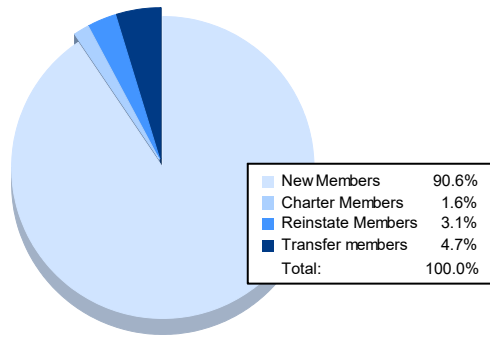

Year	New Clubs	Dropped Clubs	Gain/ Loss Clubs	New Members	Charter Members	Reinstate Members	Transfer Members	Total Member Added	Total Members Dropped	Gain/ Loss Members
2016-2017	0	0	0	87	0	3	6	96	126	-30
2017-2018	0	1	-1	88	2	2	14	106	141	-35
2018-2019	0	1	-1	92	1	5	11	109	106	3
2019-2020	0	0	0	57	0	2	5	64	87	-23
2020-2021	0	1	-1	58	1	2	3	64	122	-58
<b>Average</b>	<b>0</b>	<b>1</b>	<b>-1</b>	<b>76</b>	<b>1</b>	<b>3</b>	<b>8</b>	<b>88</b>	<b>116</b>	<b>-29</b>

### Membership Composition June 2021 Cumulative